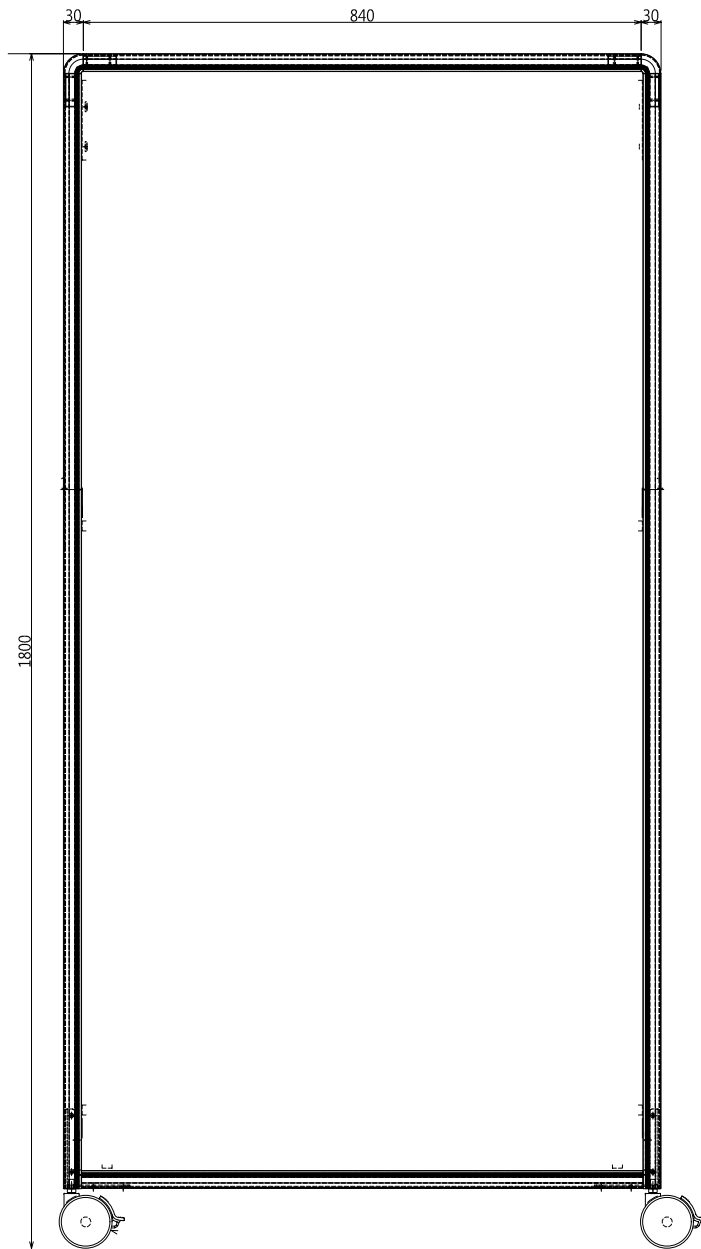

HUDDLE

Double Whiteboard Mobile

HUDDLE DOUBLE WHITEBOARD MOBILE

Double sided whiteboard with adjustable shelving

PHONE 1300 769 472

EMAIL sales@designerallboards.com.au

WEBSITE www.designerallboards.com.au

designer
ALLBOARDS