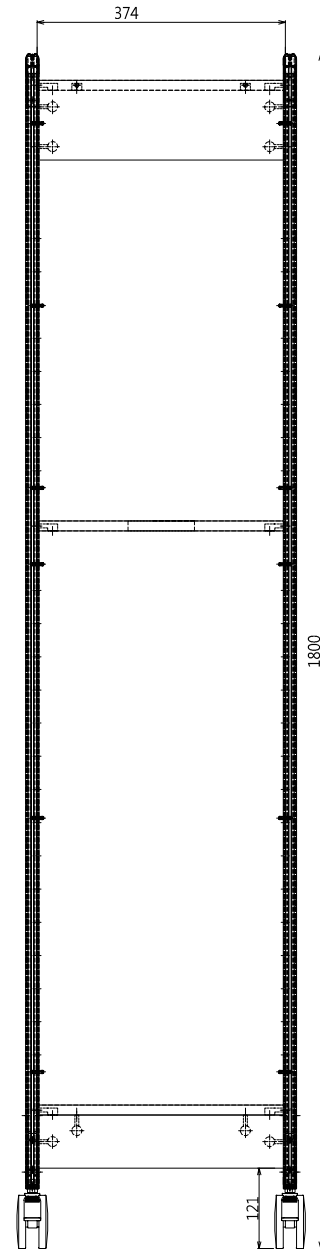

HUDDLE

Double Whiteboard Mobile

HUDDLE DOUBLE WHITEBOARD MOBILE

Double sided whiteboard with adjustable shelving

PHONE 1300 769 472

EMAIL sales@designerallboards.com.au

WEBSITE www.designerallboards.com.au

designer
ALLBOARDS