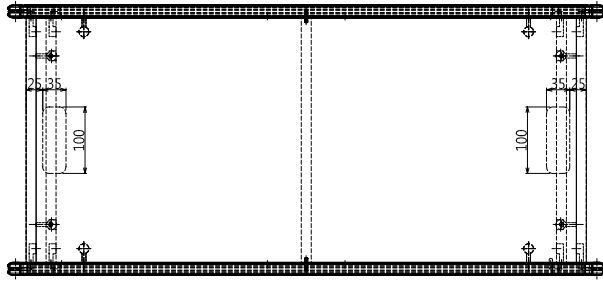

HUDDLE

Double Whiteboard Mobile

HUDDLE DOUBLE WHITEBOARD MOBILE

Double sided whiteboard with adjustable shelving

PHONE 1300 769 472

EMAIL sales@designerallboards.com.au

WEBSITE www.designerallboards.com.au

designer
ALLBOARDS